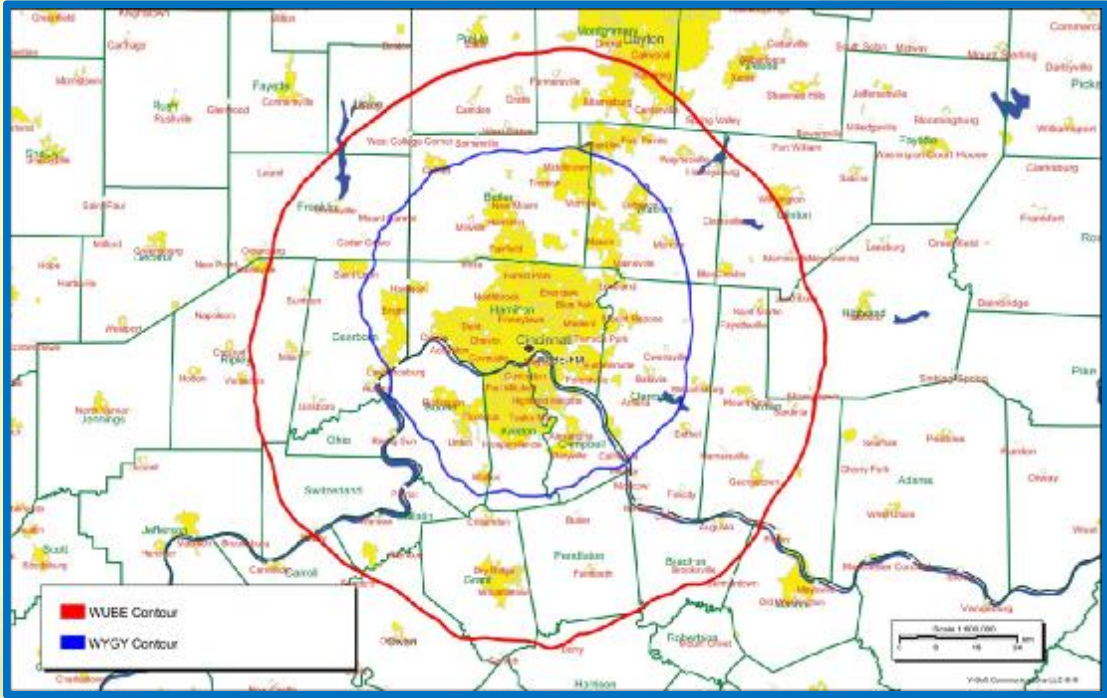

# COUNTRY COMBO COVERAGE AREA

## Combined Coverage Area

Wattage	50,000 Full Market
Population in Coverage Area	2,166,743
Total Coverage Area	13,383