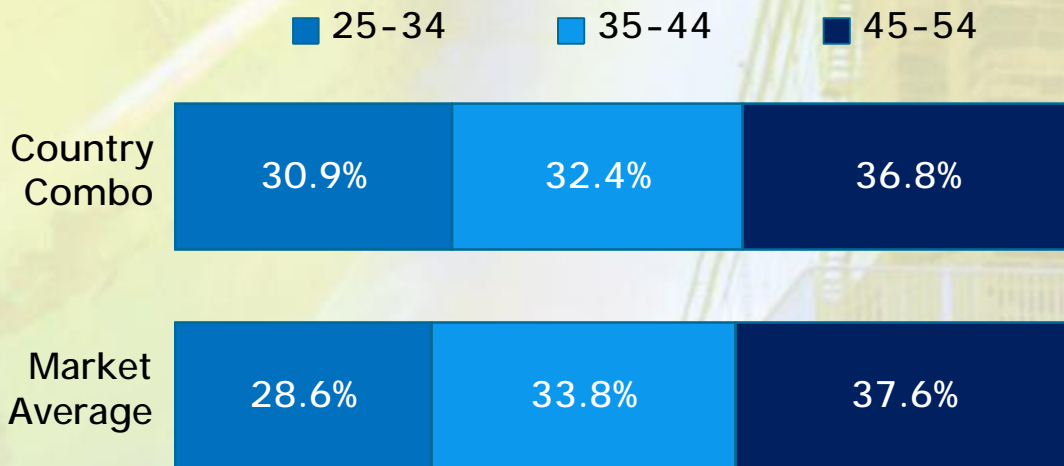

# THE COUNTRY COMBO DELIVERS A BALANCED AUDIENCE

Because Country Music Appeals To All Demographics, WUBE and WYGY Mirror The Market, While Other Stations Tend To Skew Toward One Demographic